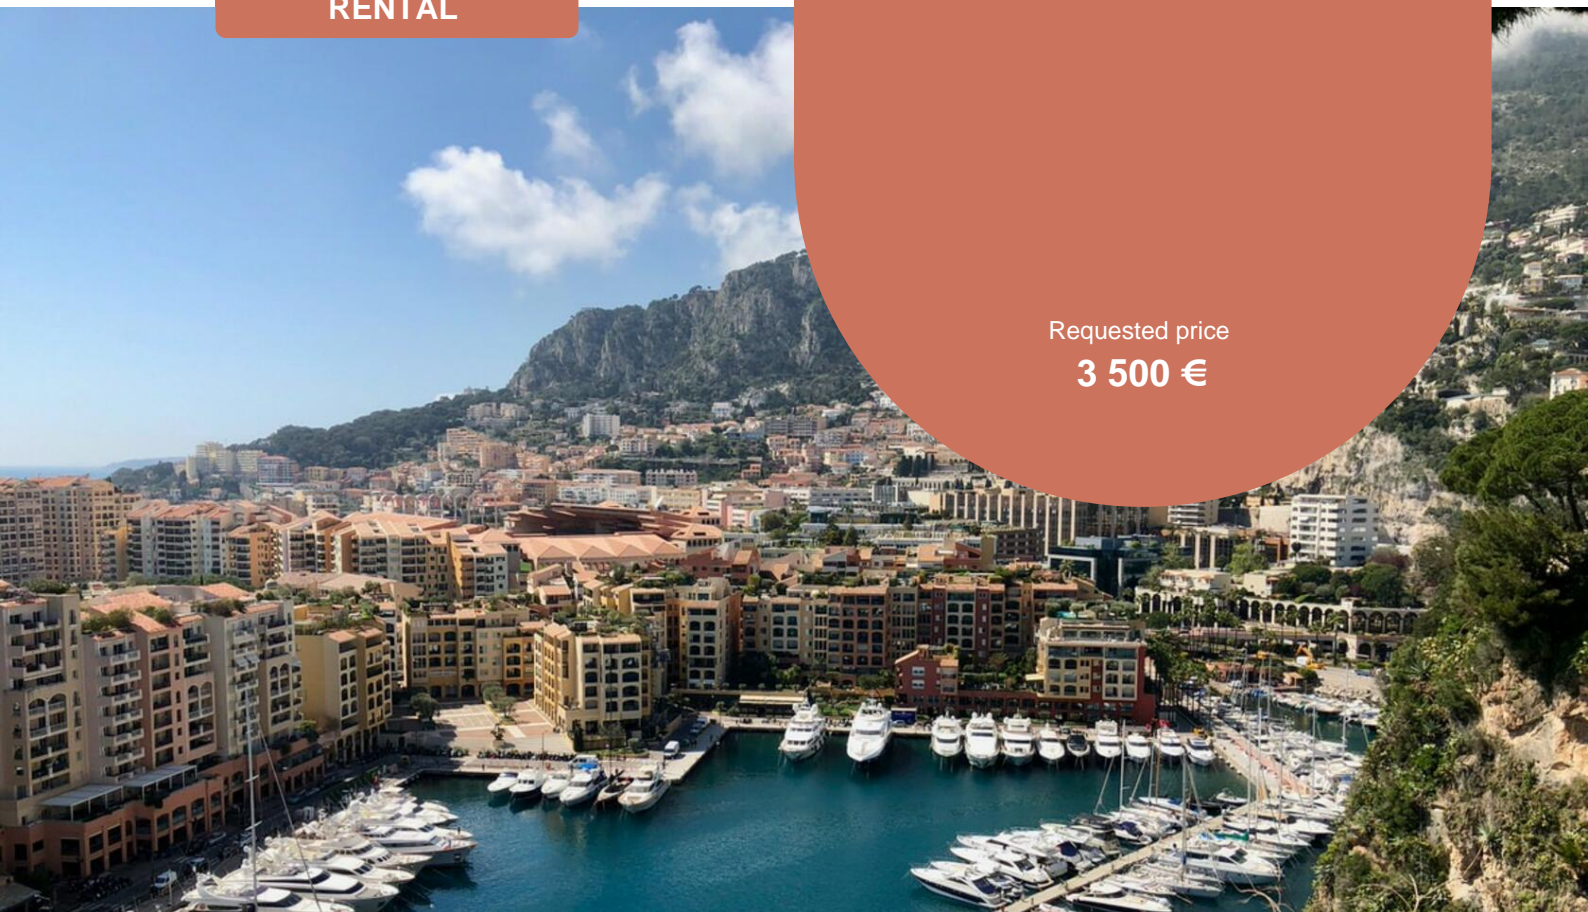

3 500 €

Product type
Office

Num rooms

District
Fontvieille

Total area
25 m²

Parkings
None

Service charges
250 €

More information on this property :