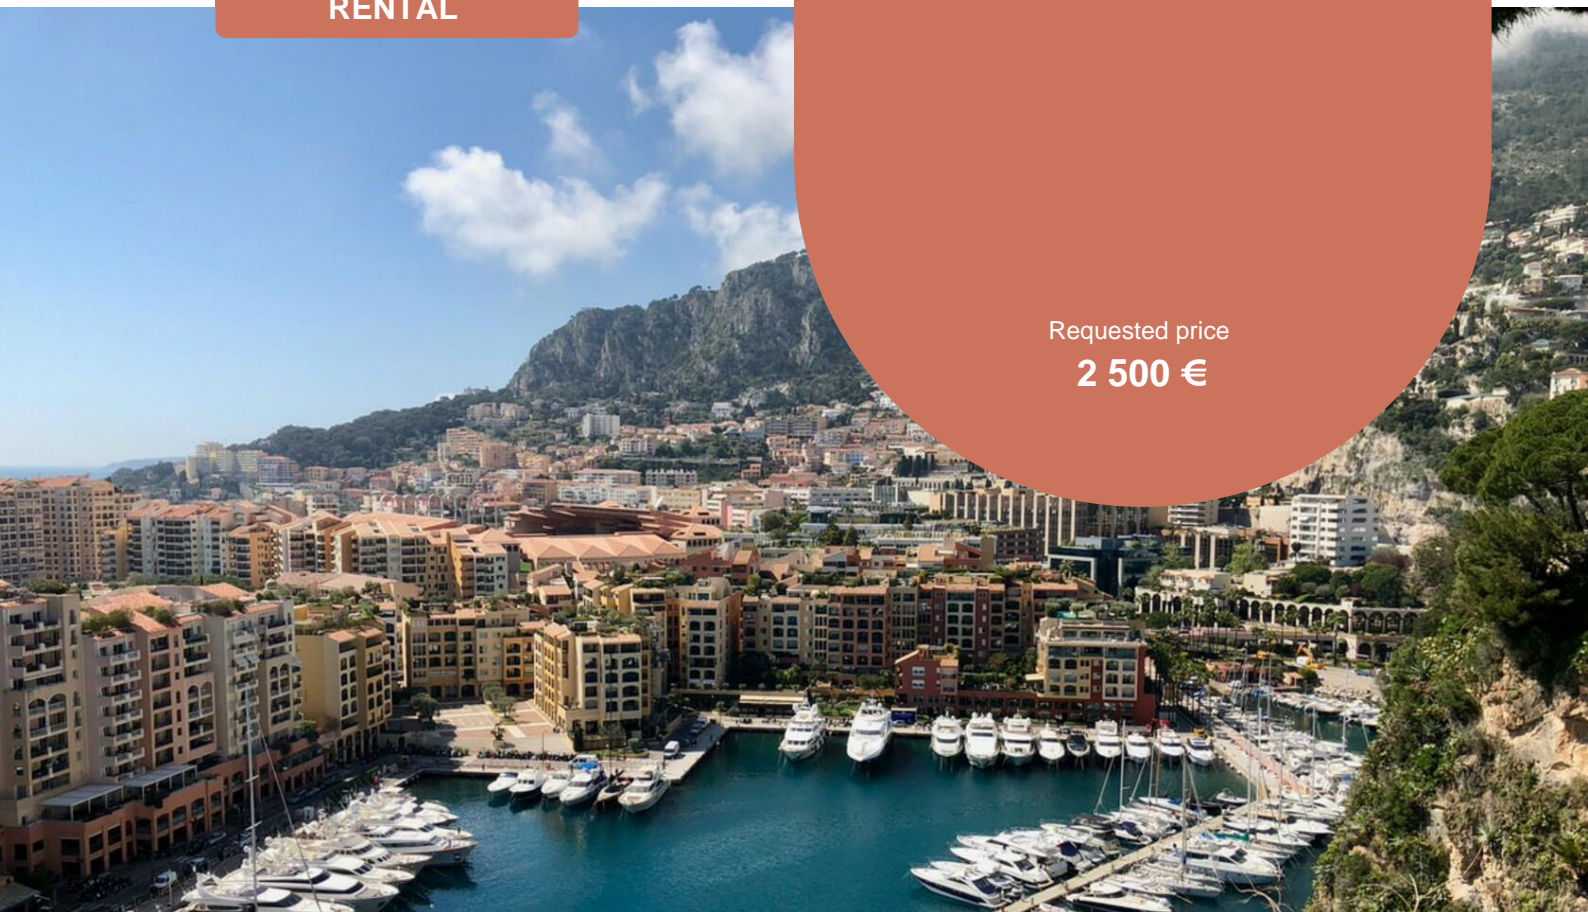

## LE THALÈS: OFFICE FOR RENT, FONTVIEILLE

Fully furnished office, using prestigious materials, with refined finishes, ready to welcome your business.

Requested price

**2 500 €**

Product type  
**Office**