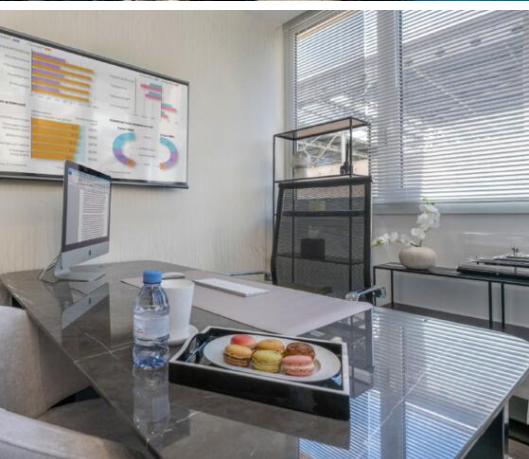

## LE THALÈS: OFFICE FOR RENT, FONTVIEILLE

Fully furnished office, using prestigious materials, with refined finishes, ready to welcome your business.

Requested price

**2 500 €**

Product type  
**Office**