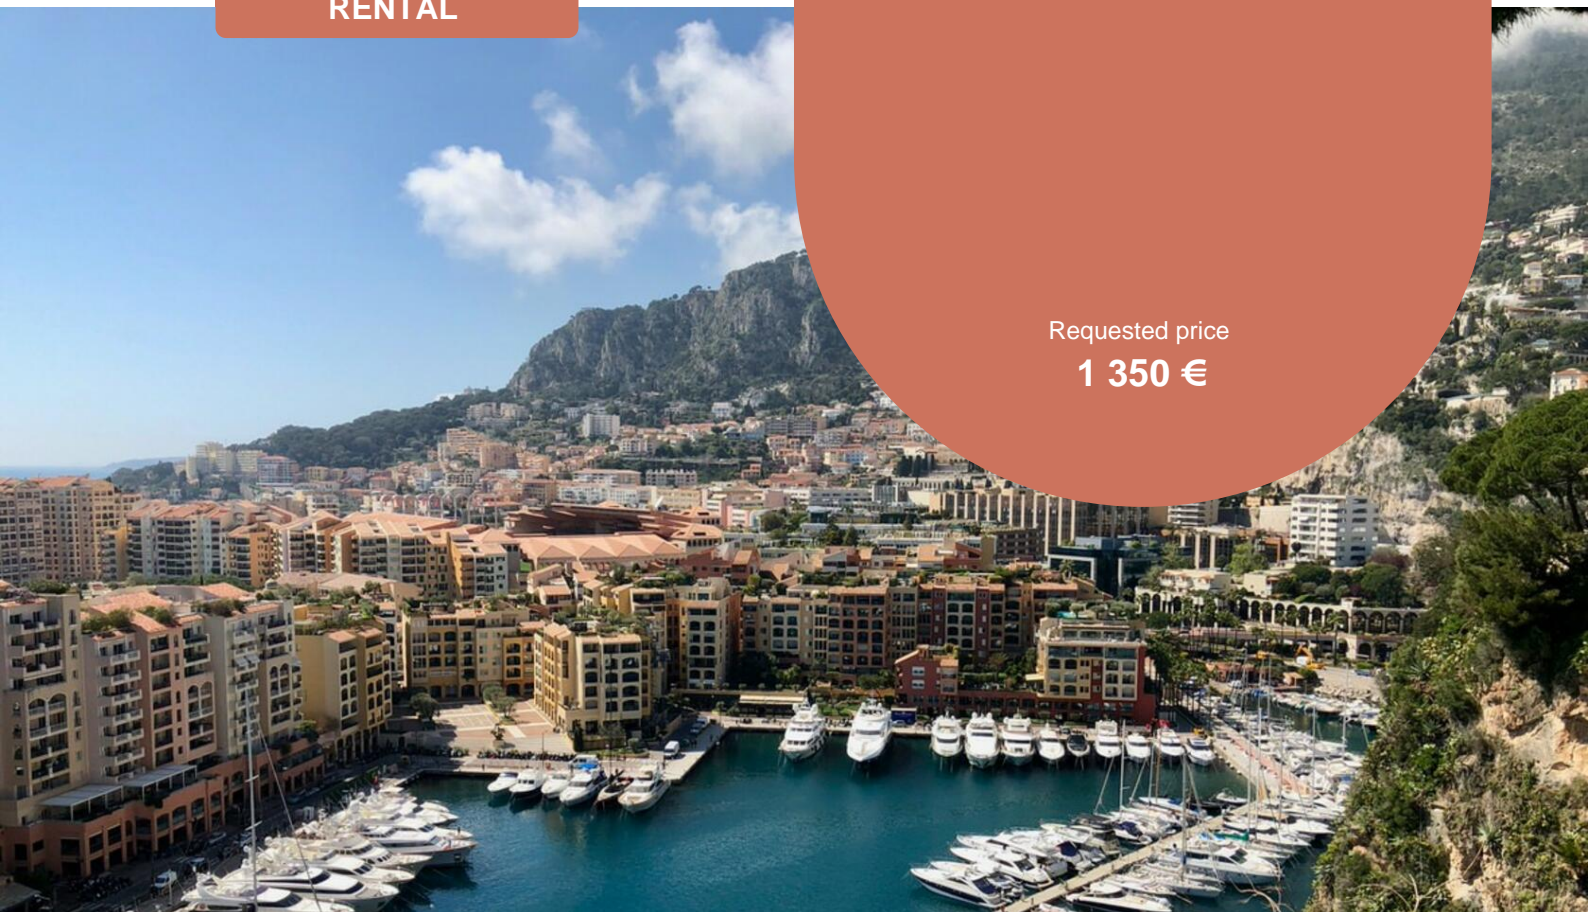

PETRINI

EXCLUSIVE REAL ESTATE MONACO

RENTAL

FONTVIEILLE - PRESTIGIOUS OFFICE FOR RENT: LE THALÈS

An elegant office space, with prestigious materials and refined finishes, ready to host your business.

Requested price

1 350 €

Product type
Office

District
Fontvieille

Parkings
None

Num rooms

Total area
11 m²

Service charges
200 €

More information on this property :

+377 92 00 16 00
contact@petrini.mc
www.petrini.mc

3 Avenue des Citronniers
98000 Monaco

REF : PEL423