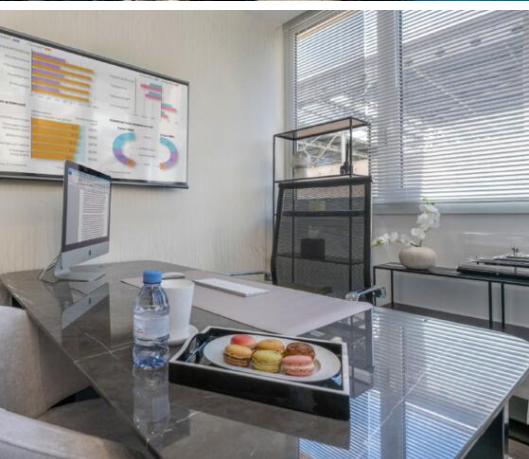

1 350 €

Product type
Office

District
Fontvieille

Parkings
None

Num rooms

Total area
11 m²

Service charges
200 €

More information on this property :