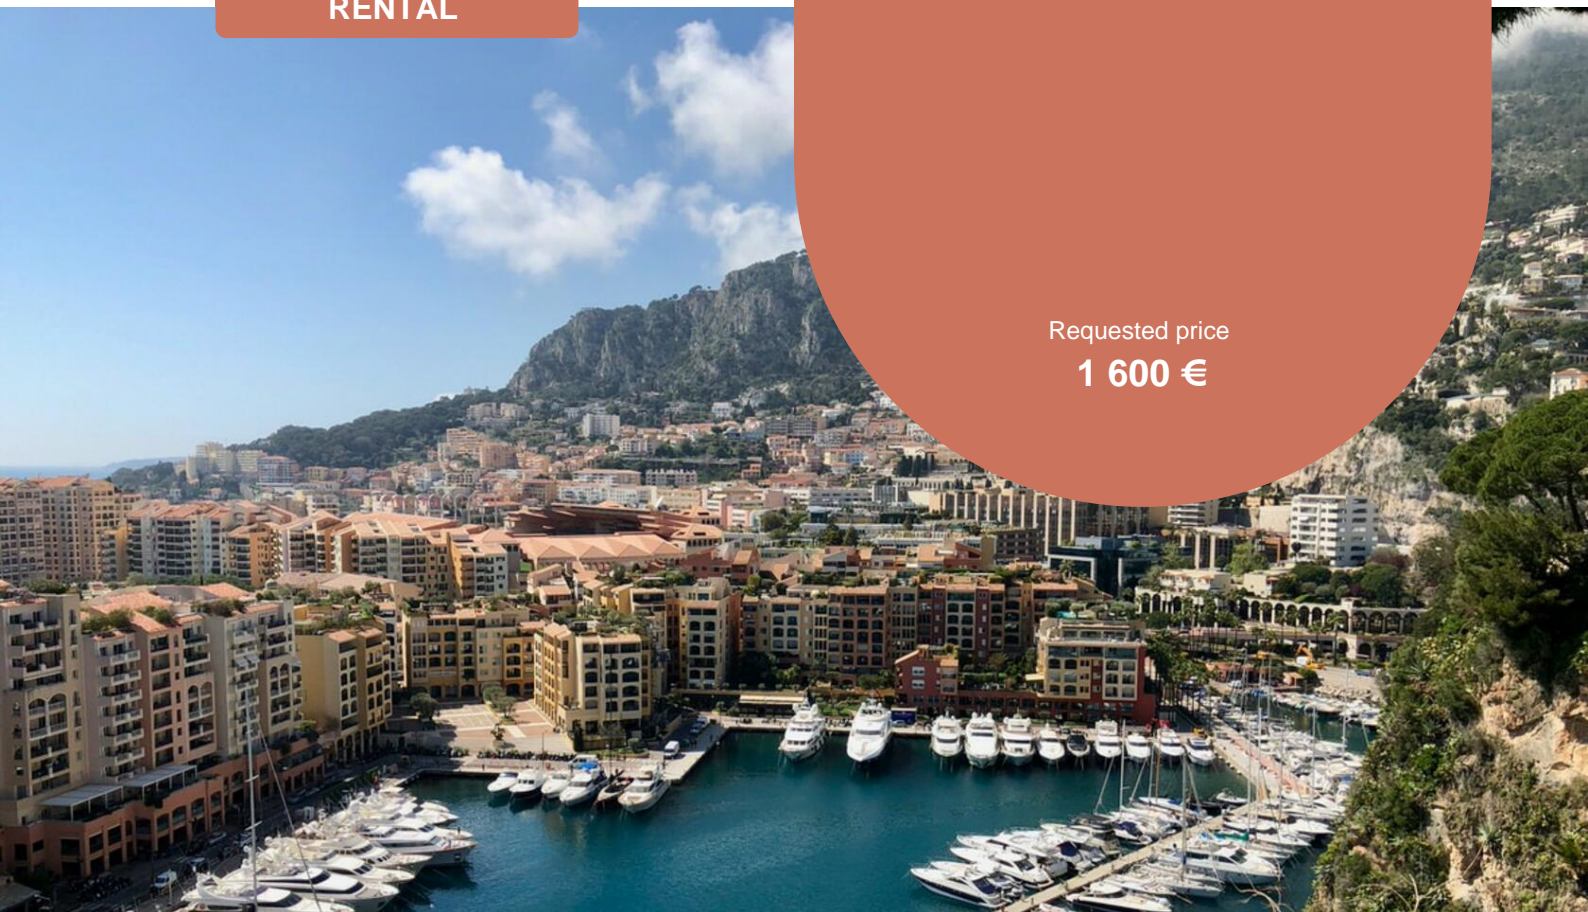

1 600 €

Product type
Office

Num rooms

District
Fontvieille

Total area
12 m²

Parkings
None

Service charges
200 €

More information on this property :