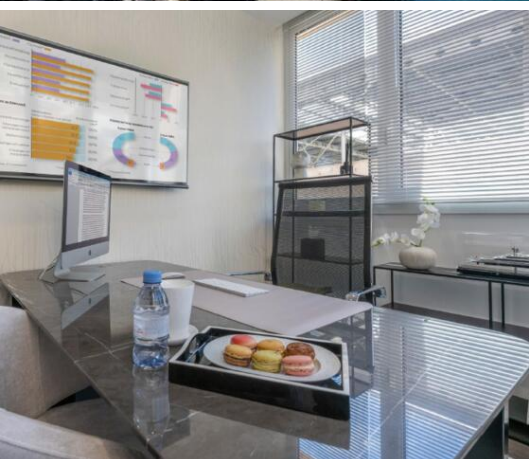

1 600 €

Product type
Office

Num rooms

District
Fontvieille

Total area
12 m²

Parkings
None

Service charges
200 €

More information on this property :