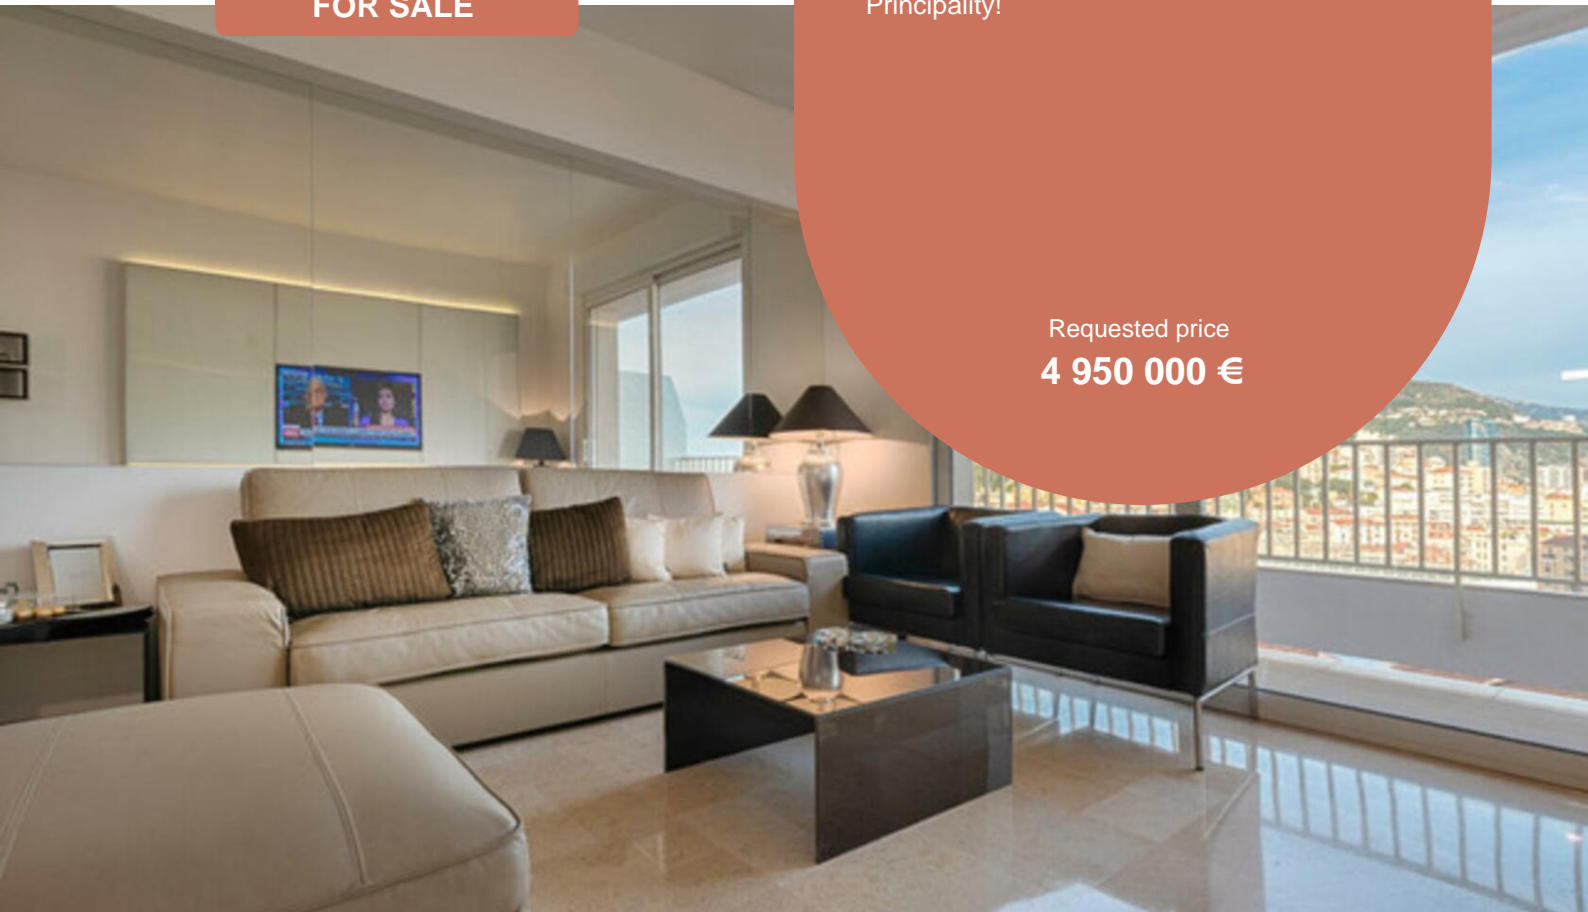

PETRINI

EXCLUSIVE REAL ESTATE MONACO

FOR SALE

3 BEDROOM SEA VIEW - GEMEAUX

Discover this elegantly furnished 3 bedroom apartment, nestled in the prestigious Moneghetti district, with breathtaking sea views. Seize this unique opportunity to live in luxury and tranquility in the heart of the Principality!

Requested price
4 950 000 €

Product type
Apartment

District
Moneghetti

Parkings
None

Num rooms
4 rooms

Total area
120 m²

Cellars
Non défini

More information on this property :

+377 92 00 16 00
contact@petrini.mc
www.petrini.mc

3 Avenue des Citronniers
98000 Monaco

REF : PEV408